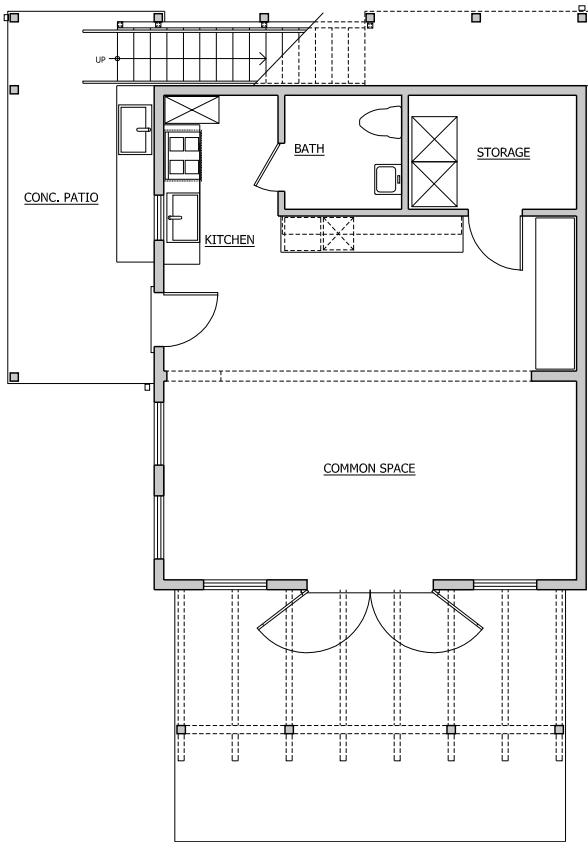

# COMMON HOUSE

FIRST FLOOR COMMON AREA  
SECOND FLOOR GUEST ROOMS

**FIRST FLOOR PLAN**  
672 FT<sup>2</sup>

**SECOND FLOOR PLAN**  
395 FT<sup>2</sup>

The Common House is a flexible place to gather with friends and neighbors for meals, music, exercise, movies, dance, poetry readings, and more. The common house will not always be bustling with activity; sometimes it may be used for more quiet, introspective activities like drawing or reading by the fire. Two guest bedrooms and a full bath will be available upstairs to host friends and relatives of community members.