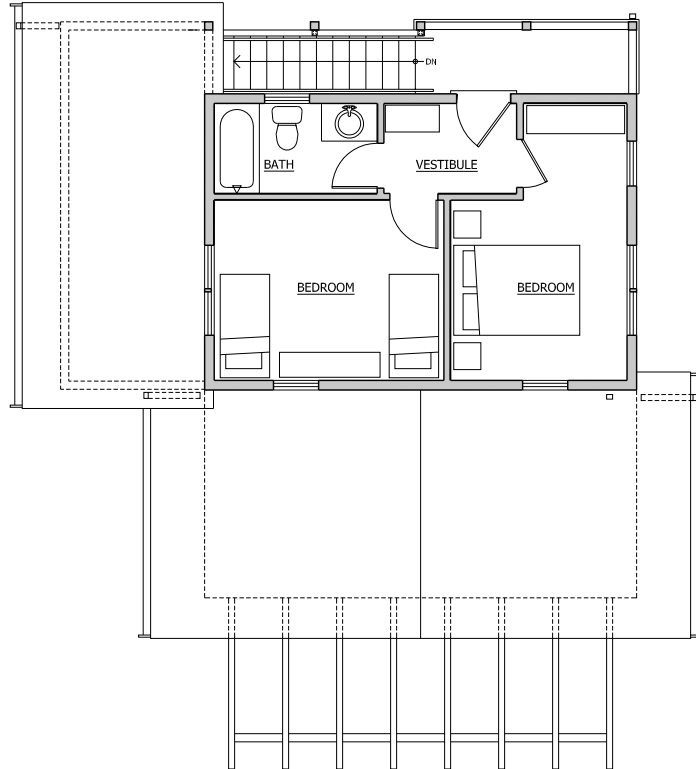

# COMMON HOUSE

FIRST FLOOR COMMON AREA  
SECOND FLOOR GUEST ROOMS

**FIRST FLOOR PLAN**  
672 FT<sup>2</sup>

**SECOND FLOOR PLAN**  
395 FT<sup>2</sup>

The Common House is a flexible place to gather with friends and neighbors for meals, music, exercise, movies, dance, poetry readings, and more. The common house will not always be bustling with activity; sometimes it may be used for more quiet, introspective activities like drawing or reading by the fire. Two guest bedrooms and a full bath will be available upstairs to host friends and relatives of community members.